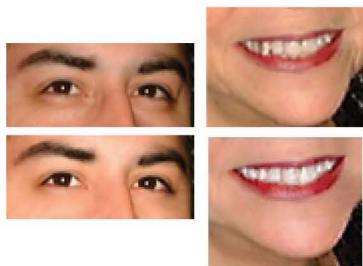

Medium Restoration **\$70.00**

Here is a sample of enhancements that are made to improve the facial qualities. For example lines around and under the eyes or the lines around the mouth that show aging. Creating a brighter smile with whiter teeth can be a plus. By eliminating these facial lines and using enhancements, you can look 10 to 15 years younger. Back ground and color corrections are also important to deal with when restoring photo's to a "like new" appearance.

Heavy Restoration **\$95.00**

Heavy restoration is one of the most difficult tasks to accomplish when restoring your photo. Photo's that have been neglected and stored improperly can be referred to as a real "Challenge". With digital technology they can be brought back to life much like you see in the example below. The Cover shows this same photo only "Colorized".

Special Corrections **\$135.00**

Special corrections are usually the most dramatic because of the changes you see when the photo is completed. One of the most significant changes would be "Colorization" of black and white photo's. Also, when you add or remove people or objects in the photo. Imagine having a background placed behind the people in your photo, that will allow them to appear in a totally different setting than their original photo.

Special Corrections

- Colorize black & white photo
- Special lighting or text effects
- Change background or colors
- Adding or removing objects
- Adding or removing people